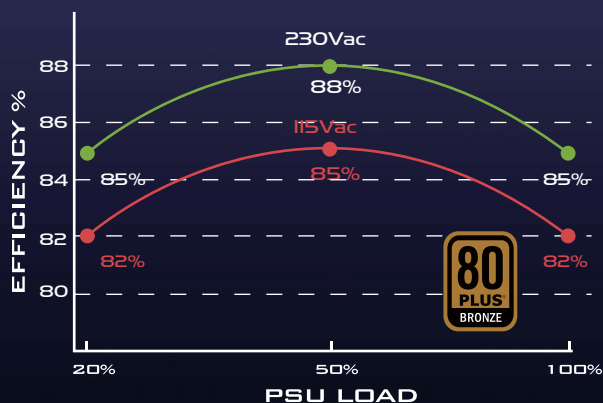

## The reference TFX power supply

- Support standard TFX form factor
- 300W continuous power output at 40°C operating temperature rated for 24/7 operation
- High efficiency with 80 PLUS Bronze certification
- Silent running 80mm fan with 18 dBA minimum
- Single PCI-E 6pin connectors support
- Active PFC

MODEL NO.	MAX. OUTPUT	+3.3V	+5V	+12V1	+12V2	-12V	+5Vsb
SST - TX300	300W	15A	16A	14A	15A	0.3A	2.5A
		95W		276W		3.6W	12.5W

Designed for 80 PLUS Bronze level of efficiency to reduce wasted heat and save on electricity.