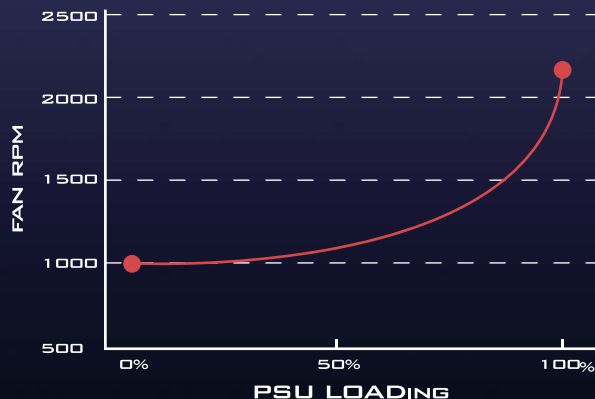

Built-in 80mm fan has excellent airflow and low noise, perfect for quiet home or office use.