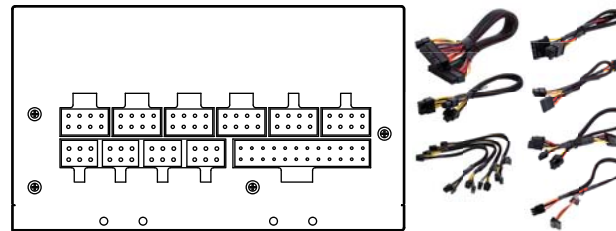

CONCEPTION AVEC CÂBLAGE 100% MODULAIRE POUR UNE UTILISATION AVEC DES KITS DE CÂBLES COURTS COMME LE PPO5 DE SILVERSTONE OU POUR UNE PLUS GRANDE FLEXIBILITÉ DANS LE ROUTAGE DES CÂBLES.