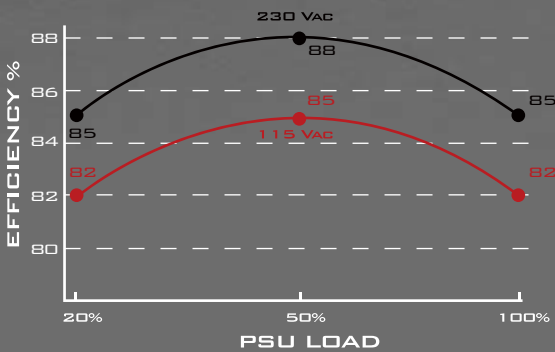

Support standard SFX form factor and ATX via included bracket
450W continuous power output at 40°C operating temperature
rated for 24/7 operation
80 PLUS Bronze level efficiency (82% ~ 85% efficiency at
20% ~ 100% loading)

Class-leading single +12V rail
Silent running 92mm fan with 18dBA minimum
Single PCI-E 8pin and dual PCI-E 6pin connectors support
Active PFC

MODEL No.	MAX DC OUTPUT	+3.3V	+5V	+12V	-12V	+5Vsb
SST-ST45SF	450W	20A	20A	37.5A	0.3A	3A
		110W		450W	3.6W	15W

Designed for 80 PLUS Bronze level of efficiency to reduce
wasted heat and save on electricity.