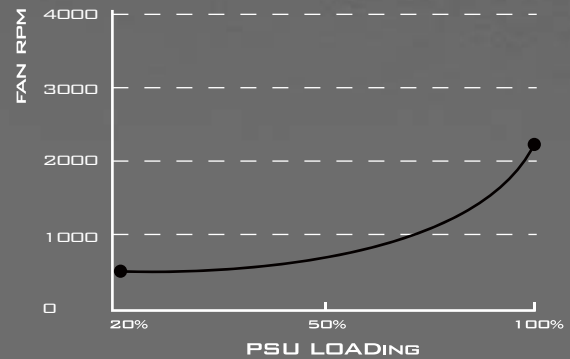

Built-in 92mm fan has excellent airflow and low noise, perfect
for quiet home or office use.

Taiwan Headquarters

12F., No.168, Jiankang Rd.,
Zhonghe Dist., New Taipei City 235,
Taiwan R.O.C.
Tel: + 886-2-8228-1238 / Fax: + 886-2-8228-7123
For sales and purchasing: sales@silverstonetek.com

USA

13626 Monte Vista Ave. Unit #A,
Chino, CA 91710,
USA
Tel: + 1-909-465-9596 / Fax: + 1-909-465-9569
For General Questions/Sales: usasales@silverstonetek.com

Europe

Brandstücken 27,
D-22549 Hamburg,
Germany
Tel: + 49-40-675931-0 / Fax: + 49-40-675931-66
For sales and purchasing: sales.eu@silverstonetek.de