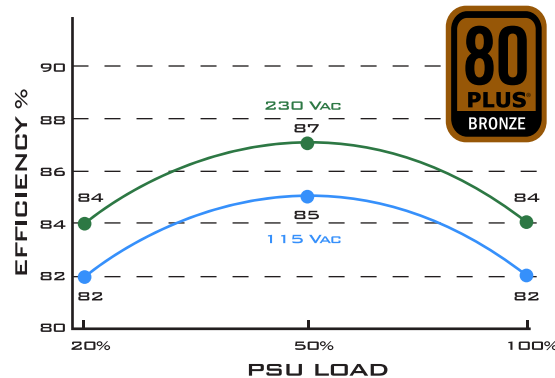

PERIPHERAL 4P

x 2

FLOPPY 4P

x 1

Designed for 80 PLUS Bronze level of efficiency to reduce wasted heat and save on electricity.

Ultra-quiet 80mm fan with intelligent RPM control guarantees cool performance and silent operation with minimum of 18dBA during fan operation. The fanless mode operation deactivates when PSU's internal temperature reaches 55°C.