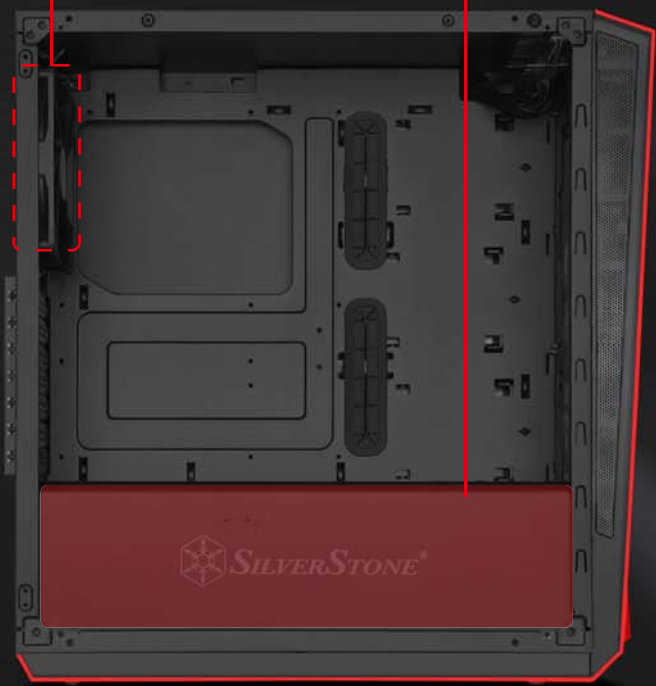

# RLO7

REDLINE SERIES

SOLID METAL  
FRONT PANEL DESIGN

- Stunning exterior styling with fine lighting details
- Super clean internal look with PSU and drive bay cover
- Quick access filters for easy cleaning
- Smart backside cable routing design
- Motherboard back plate opening for quick CPU cooler assembly
- Supports graphics cards up to 16.3" (415mm)
- Full tempered-glass side panel

# Introduction

SilverStone's Redline RL07 is a tower chassis with spectacular front panel design mated to a functional and practical internal structure. It has audacious, one of a kind asymmetrical styling that pays homage to earlier aggressive Redline series chassis launched in 2012 but elevates with details often only available on cases costing much more. On the inside, the RL07 has many modern features such as power supply / drive shroud, convenient tool-less drive trays, quick access dust filter and smart backside cable routing design. So it not only has highly flexible space for installing all popular core components, it also has incredible support for a myriad of cooling configurations. There are six total 120 / 140mm fan slots around the case with maximum radiator support of up to 360mm to meet the needs of PC enthusiasts of all levels.