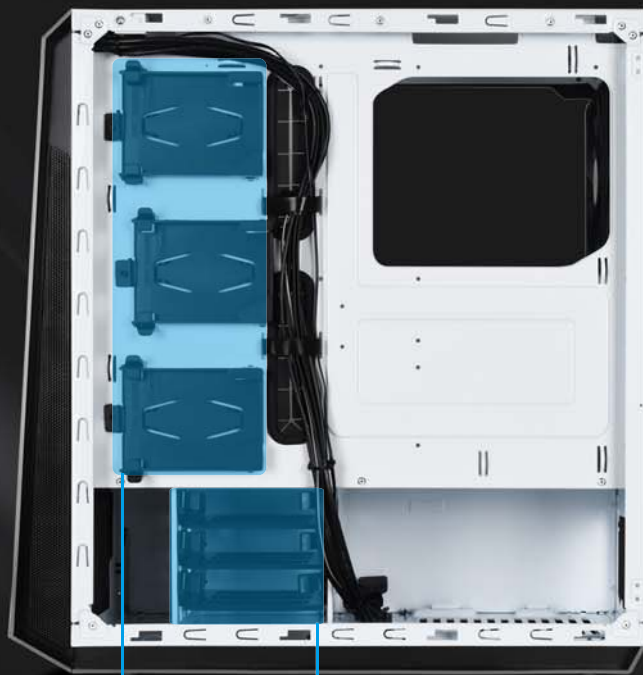

# RLO7

REDLINE SERIES

SOLID METAL  
FRONT PANEL DESIGN

- Stunning exterior styling with fine lighting details
- Super clean internal look with PSU and drive bay cover
- Quick access filters for easy cleaning
- Smart backside cable routing design
- Motherboard back plate opening for quick CPU cooler assembly
- Supports graphics cards up to 16.3" (415mm)
- Full tempered-glass side panel

# Introduction

SilverStone's Redline RL07 is a tower chassis with spectacular front panel design mated to a functional and practical internal structure. It has audacious, one of a kind asymmetrical styling that pays homage to earlier aggressive Redline series chassis launched in 2012 but elevates with details often only available on cases costing much more. On the inside, the RL07 has many modern features such as power supply / drive shroud, convenient tool-less drive trays, quick access dust filter and smart backside cable routing design. So it not only has highly flexible space for installing all popular core components, it also has incredible support for a myriad of cooling configurations. There are six total 120 / 140mm fan slots around the case with maximum radiator support of up to 360mm to meet the needs of PC enthusiasts of all levels.