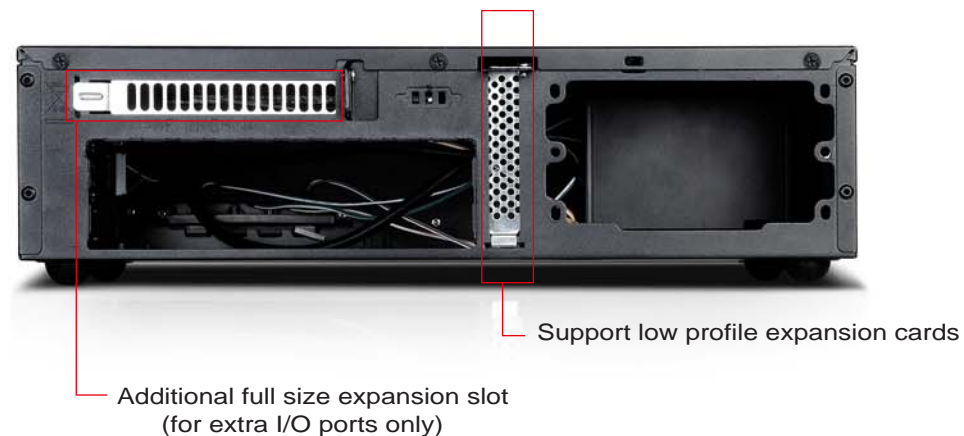

SILVERSTONE[®]

Designing Inspiration

Milo Series **ML06**

The **Mini-ITX** HTPC benchmark

Special Feature

- Super small at only 7 liters
- Aluminum front panel with premium styling
- Support up to two 80mm fans
- Multipurpose 4-in-1 bracket
- Support Mini-ITX motherboard and SFX power supply
- Support four 2.5" HDD/SSD

Milo Series **ML06**

The Mini-ITX **HTPC** benchmark

Specifications

Model No	Material	Motherboard	Drive bay	Expansion Slot	Cooling system	Front I/O	Dimension
SST-ML06B	7mm aluminum front panel, 0.8mm steel body	Mini-ITX	Exposed 9.5mm/12.7mm slim slot-loading optical drive x 1 (replaceable with 3.5" HDD x 1 or 2.5" HDD x 2 or 120mm fan x 1) Internal 2.5" x 4	1	Right 2 x 80mm fan slot Top 120mm fan slot / oversized PSU vents	USB 3.0 x 2 audio x 1 MIC x 1	350mm (W) x 99 mm (H) x 205 mm (D), 7 liter

Introduction

Continuing with the popular slim form factor HTPC, the Milo ML06 HTPC case is the smallest in the Milo series to-date and yet still able to fit modern day components. Although measuring only 7 liters in size (half the size of Micro-ATX based ML03), it can accommodate Mini-ITX motherboard, SFX power supply and install up to four 2.5" hard drives. An innovative multipurpose 4-in-1 bracket also allows installation of a slim optical drive, a 3.5" hard drive, two 2.5" drives, or a 120mm fan depending on user's requirement. Complementing a superbly compact design is a beautiful aluminum front panel finished with hairline brush pattern that seamlessly integrates into home theater environments, making ML06 the best petite HTPC case on the market.