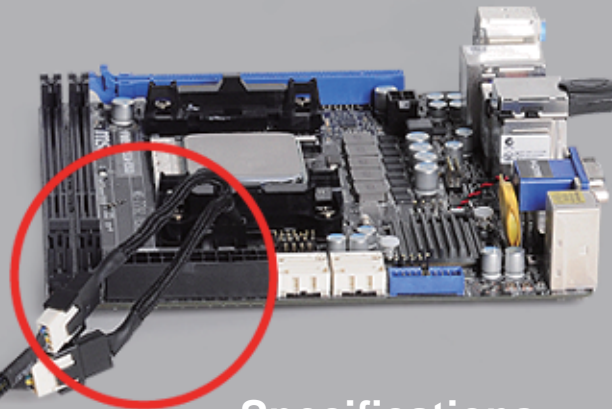

SILVERSTONE[®]
Designing Inspiration

CPF01

PWM Fan Splitter

Beautiful all black sleeved cable
Supports 2 PWM fans from a single motherboard PWM header

CPF01 is a PWM fan splitter that connects 2 fans with a single motherboard PWM header. For those that require additional cooling in their systems, CPF01 will be the perfect solution.

Specifications

Model	SST-CPF01
Color	Black
Connector	One-to-two PWM fan splitter
Length	100mm

Taiwan Headquarters

12F., No.168, Jiansong Rd.,
Zhonghe Dist., New Taipei City 235,
Taiwan R.O.C.

Tel: + 886-2-8228-1238 / Fax: + 886-2-8228-7123
For sales and purchasing: sales@silverstonetek.com