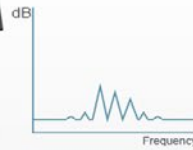

Высокое статическое давление / низкий уровень шума

AP120i-PRO имеет 9 лопастей со смешанным дизайном, которые оптимизированы для постоянной работы под высоким давлением при сохранении низкого уровня шума. Идеально подходит для корпусов с ограниченной зоной приема воздуха

Normal fan

Превосходный двигатель с двойными шариковыми подшипниками

Оснащен превосходным двигателем с активным охлаждением и двумя шарикоподшипниками, которые обеспечивают низкий уровень шума, высокую производительность и длительный срок службы до 70 000 часов безотказной работы

60cm

0cm

Super Tower | Full Tower | Mid-Tower | Mini Tower/Case

Уникальный дизайн лопастей и решётки

Уникальный дизайн лопастей и решётки AP120i-PRO создаёт достаточное сфокусированное давление, чтобы вытеснить воздух на расстояние до 60 см при минимальной скорости вращения вентилятора и шума. Эта непревзойденная эффективность делает AP120i-PRO идеальным в качестве вентилятора для лицевой панели корпуса