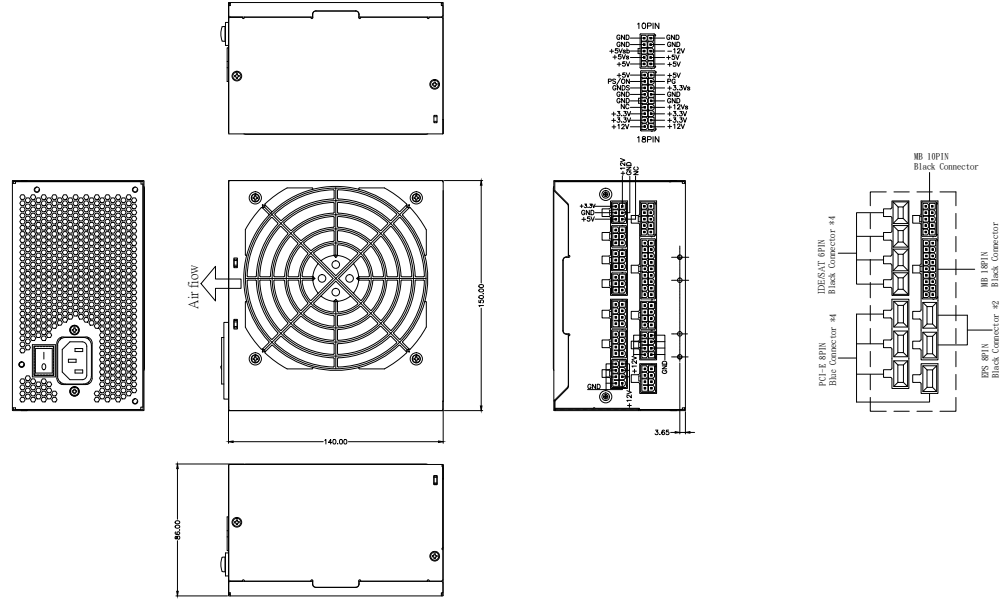

SST-ST75F-GS

Blue Connector