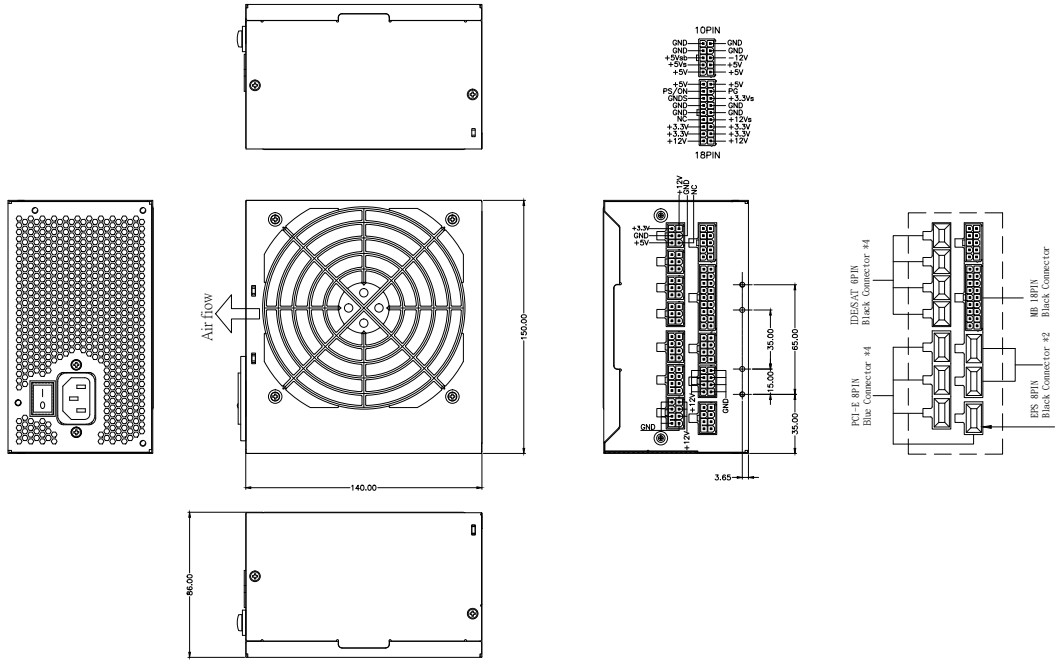

SST-ST55F-GS

Blue Connector