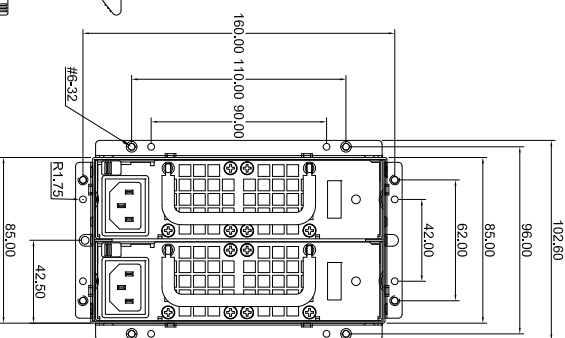

SST-GM600-G